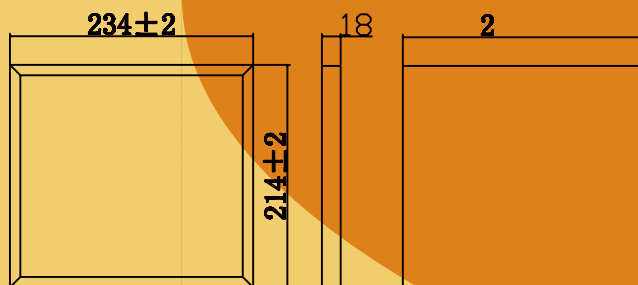

TPS105S-5W-MONO

RMANCE AT STANDARD TES

Power Current(Imp)
Maximum Power Voltage(Vmp)

Certification